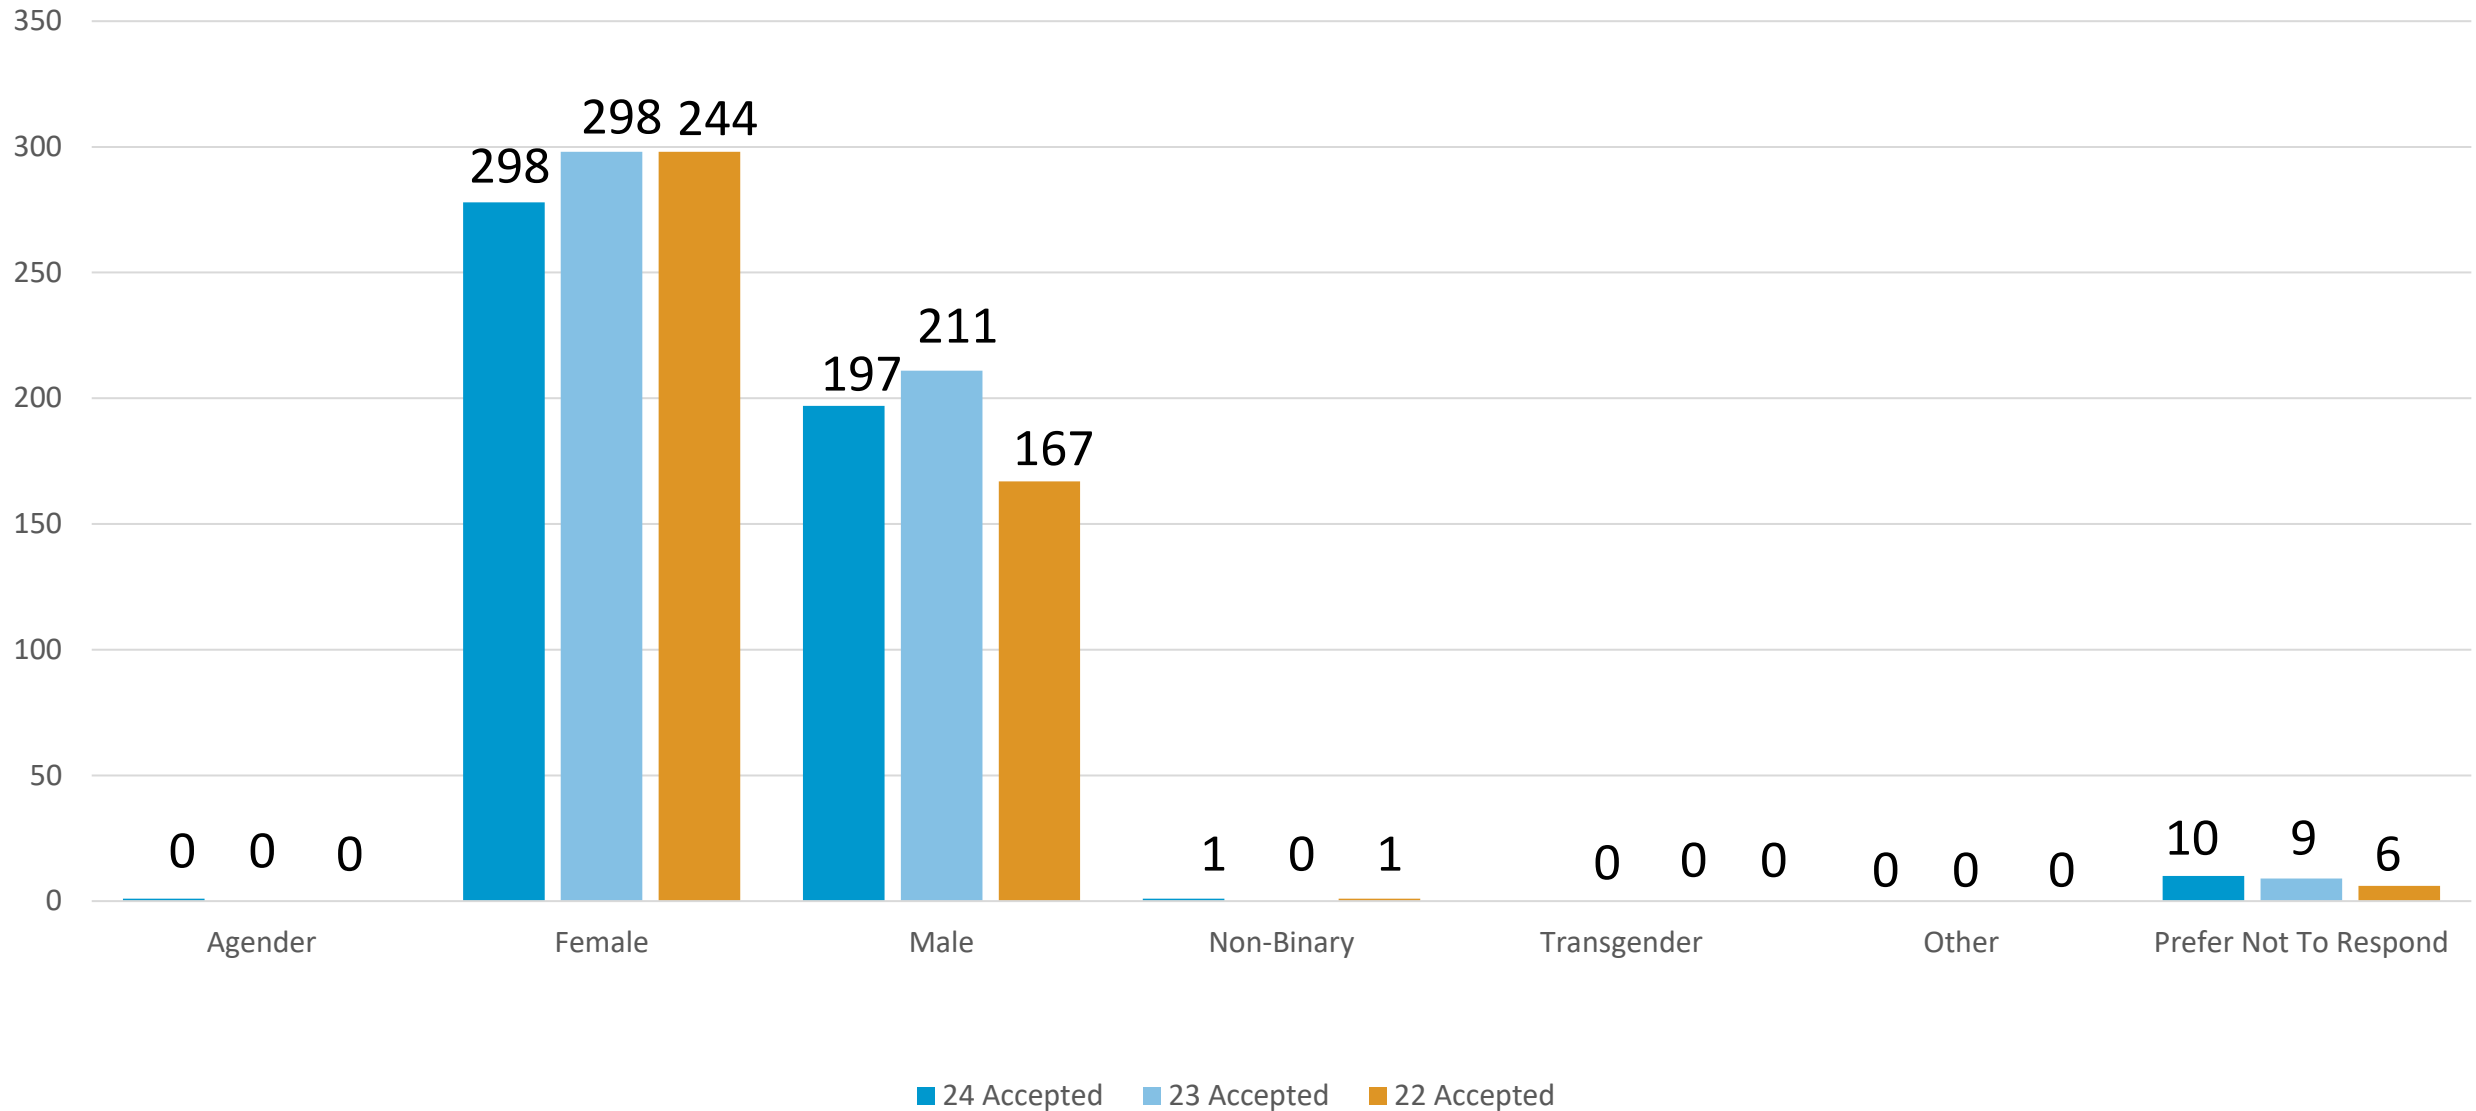

PAS 2022, 2023, & 2024 Meeting

Diversity, Equity, and Inclusion
(DEI)

Submitted: Gender: All Sessions

Accepted: Gender: All Sessions

Submitted: Ethnicity: All Sessions

Accepted: Ethnicity: All Sessions

Submitted: Race: All Sessions

Accepted: Race: All Sessions

Submitted: Gender: Scholarly Sessions

Accepted: Gender: Scholarly Sessions

Submitted: Ethnicity: Scholarly Sessions

Accepted: Ethnicity: Scholarly Sessions

Submitted: Race: Scholarly Sessions