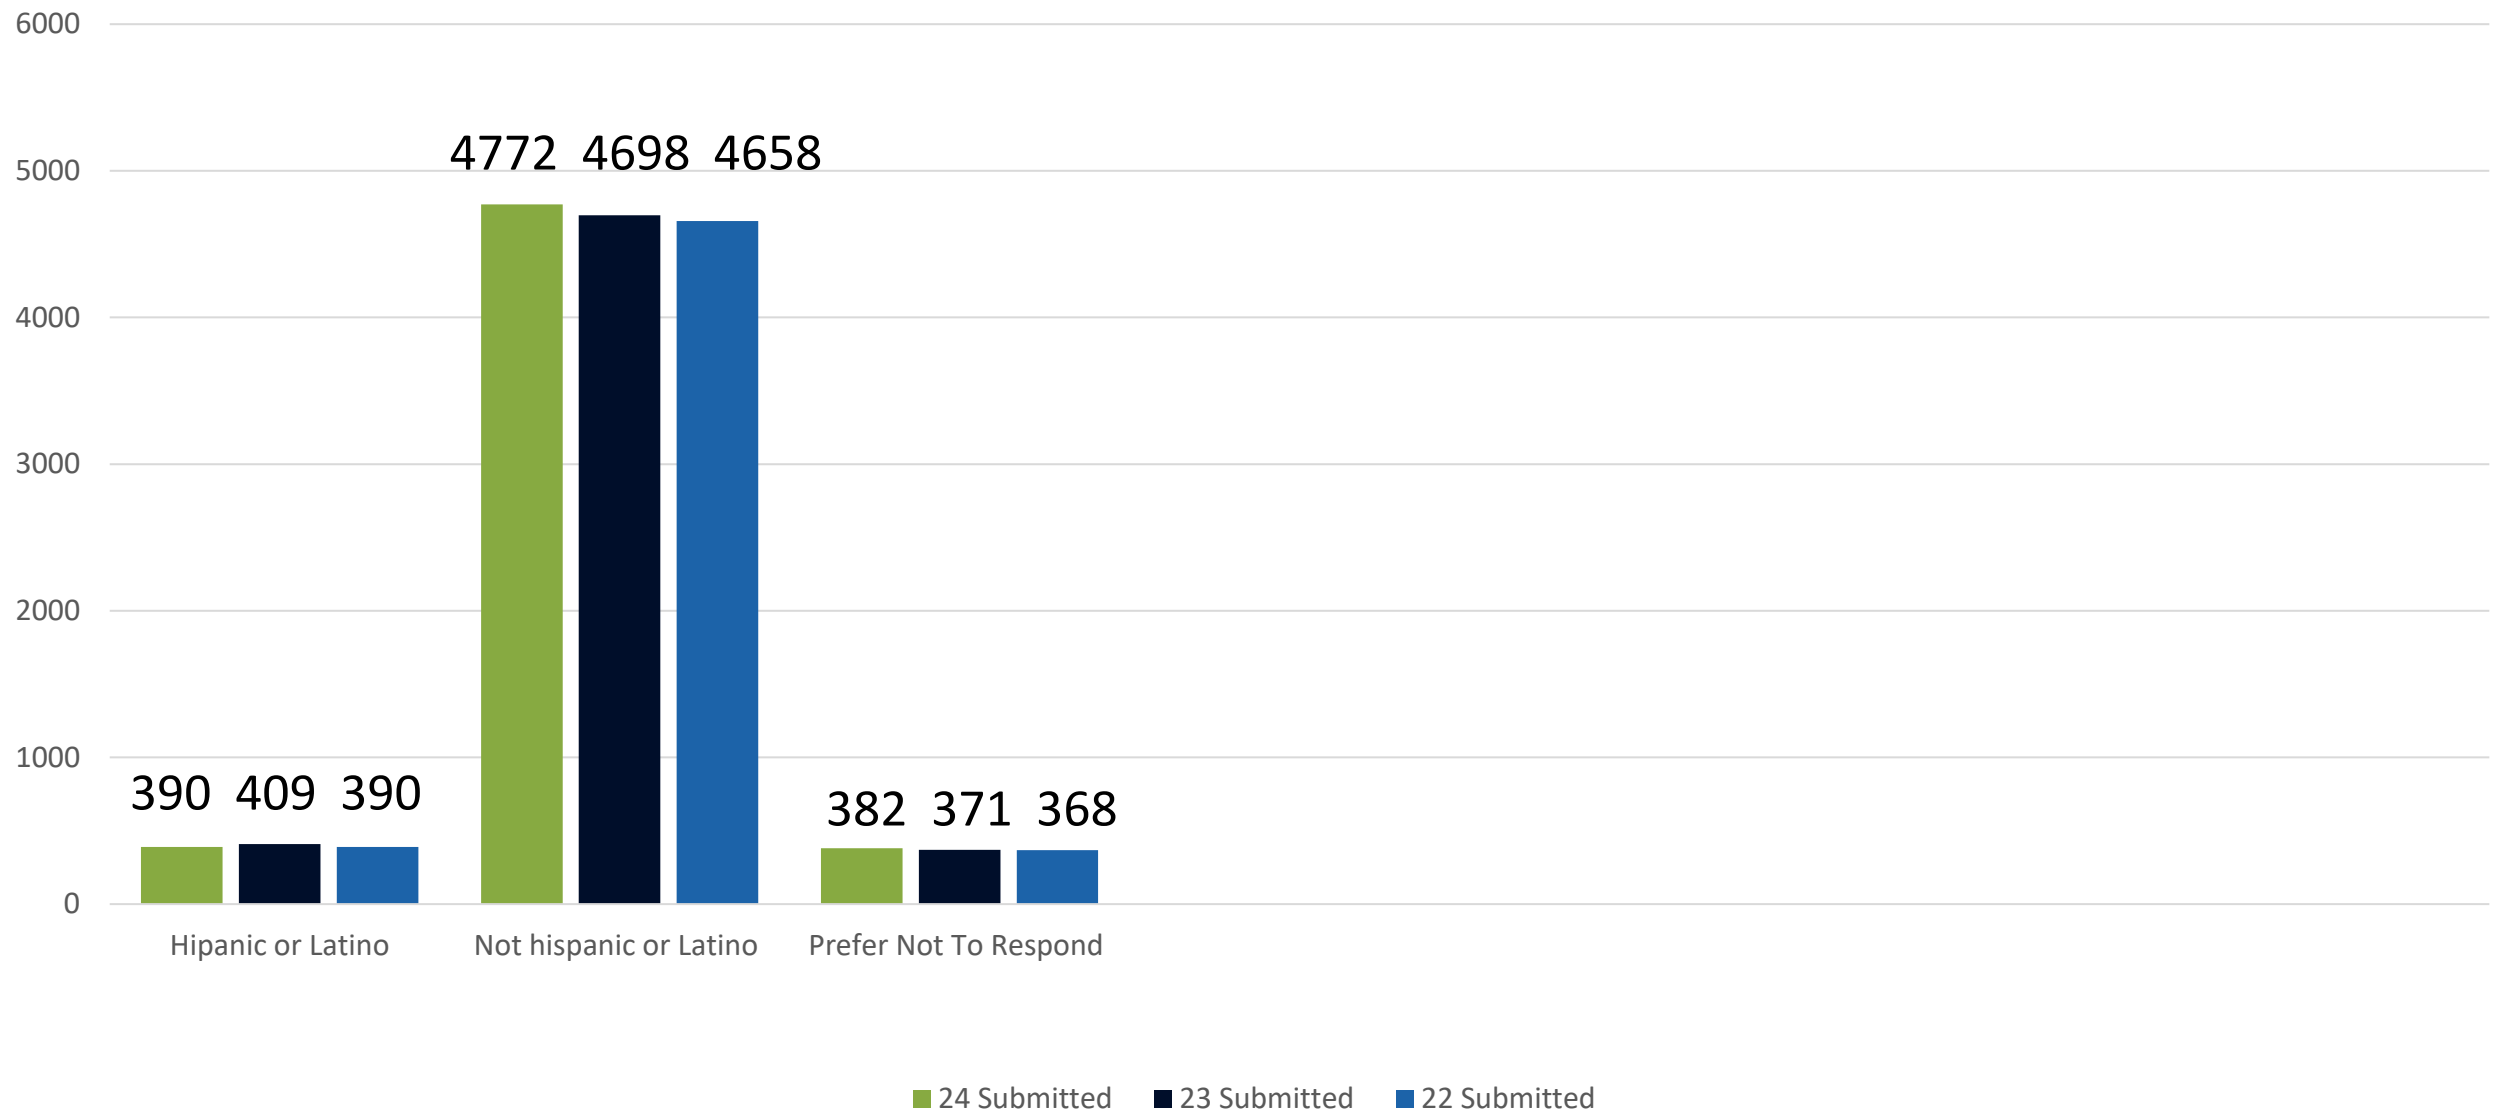

PAS 2022, 2023, & 2024 Meeting

Diversity, Equity, and Inclusion
(DEI)

Submitted: Gender: All Sessions

Accepted: Gender: All Sessions

Submitted: Ethnicity: All Sessions

Accepted: Ethnicity: All Sessions

Submitted: Race: All Sessions

Accepted: Race: All Sessions

Submitted: Gender: Scholarly Sessions

Accepted: Gender: Scholarly Sessions

Submitted: Ethnicity: Scholarly Sessions

Accepted: Ethnicity: Scholarly Sessions

Submitted: Race: Scholarly Sessions