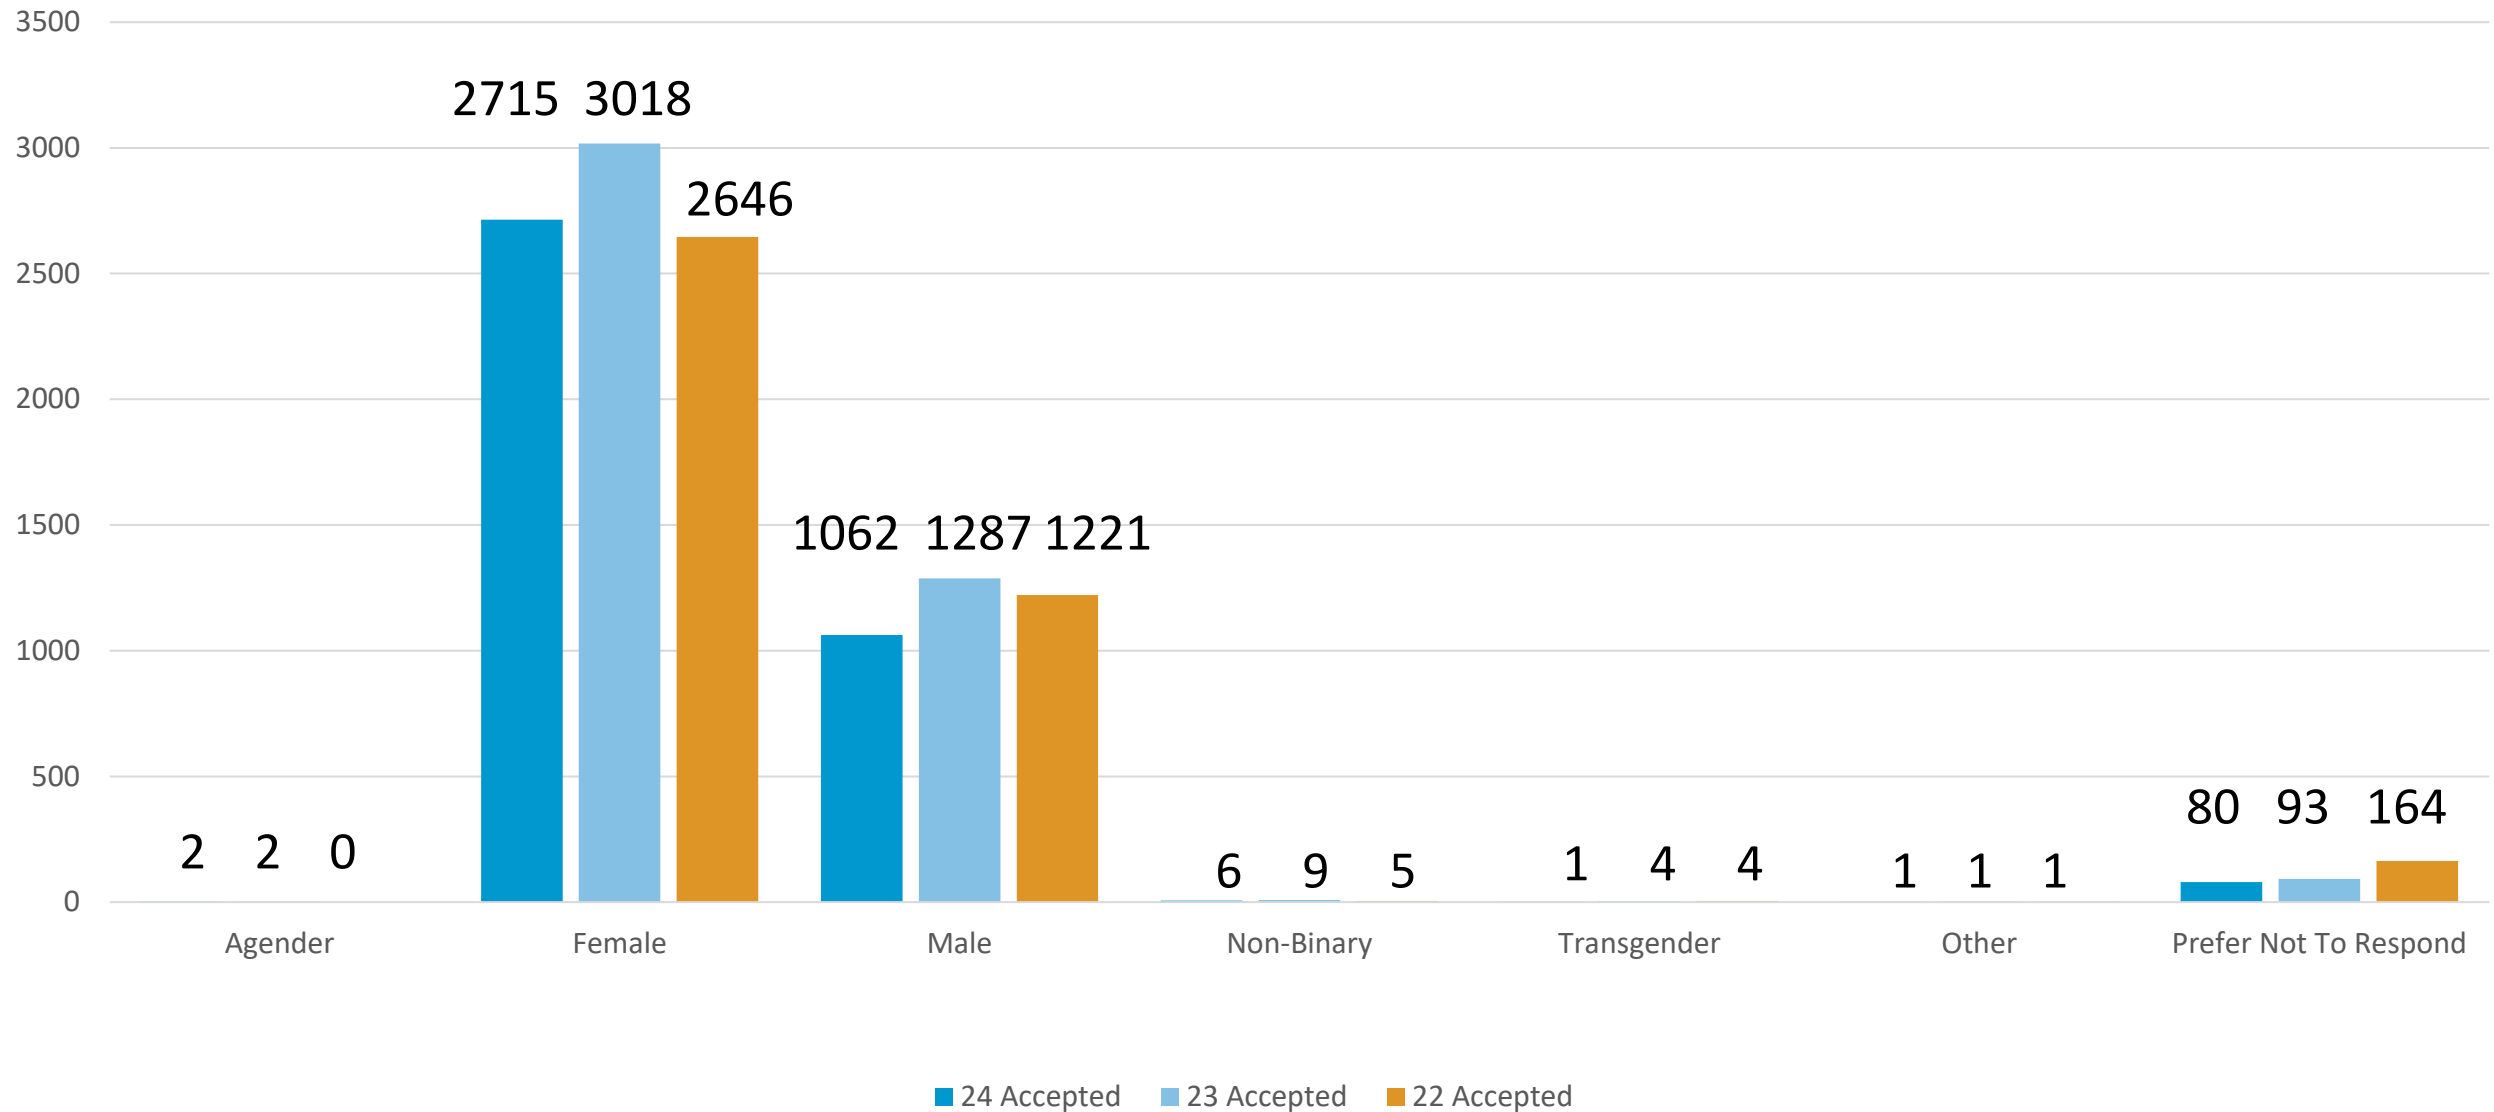

PAS 2022, 2023, & 2024 Meeting

Diversity, Equity, and Inclusion
(DEI)

Submitted: Gender: All Sessions

Accepted: Gender: All Sessions

Submitted: Ethnicity: All Sessions

Accepted: Ethnicity: All Sessions

Submitted: Race: All Sessions

Accepted: Race: All Sessions

Submitted: Gender: Scholarly Sessions

Accepted: Gender: Scholarly Sessions

Submitted: Ethnicity: Scholarly Sessions

Accepted: Ethnicity: Scholarly Sessions

Submitted: Race: Scholarly Sessions