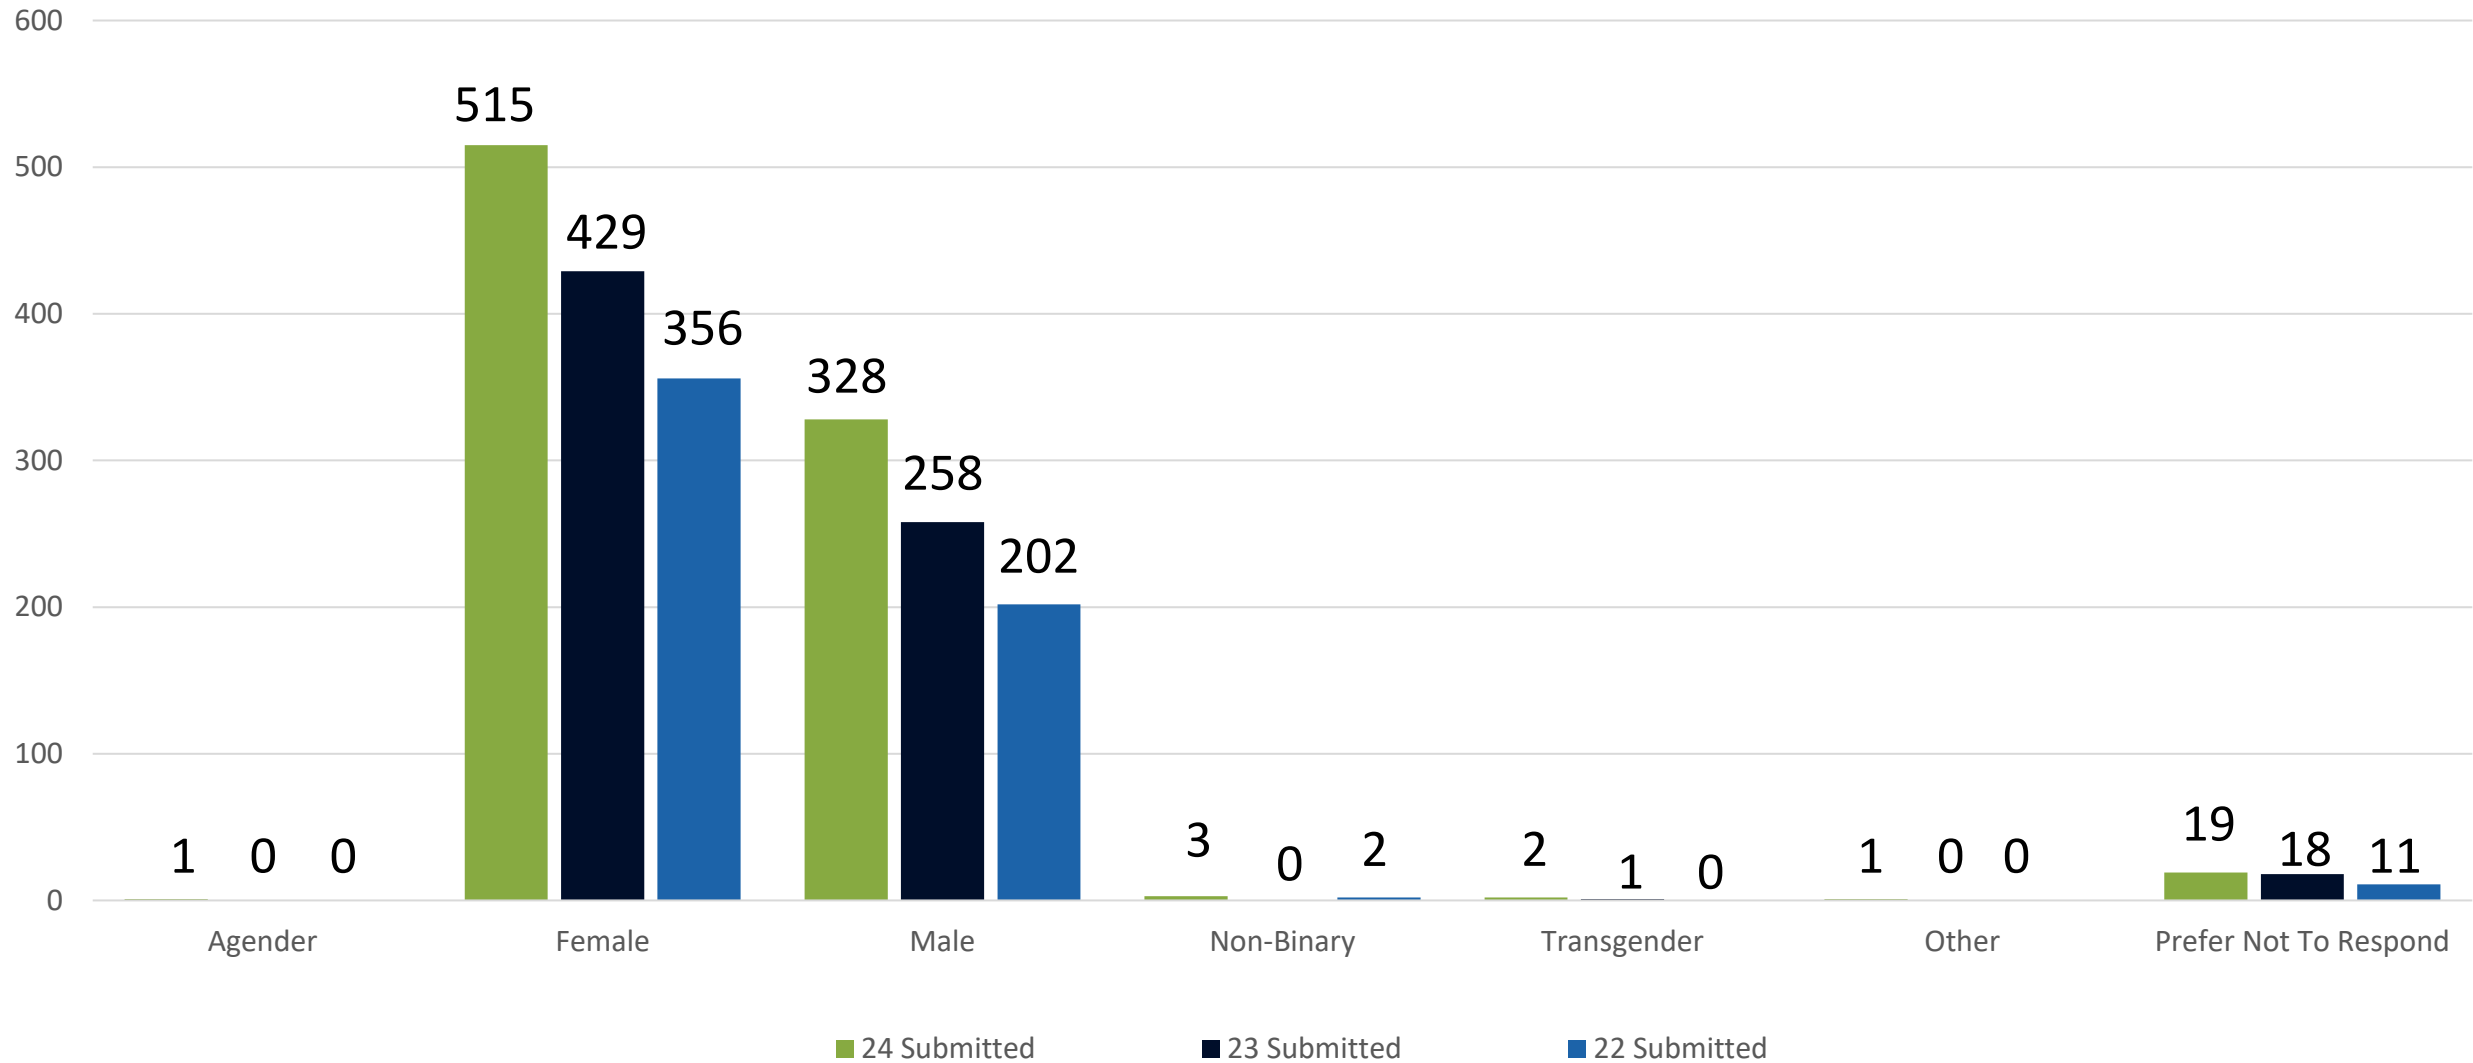

PAS 2022, 2023, & 2024 Meeting

Diversity, Equity, and Inclusion
(DEI)

Submitted: Gender: All Sessions

Accepted: Gender: All Sessions

Submitted: Ethnicity: All Sessions

Accepted: Ethnicity: All Sessions

Submitted: Race: All Sessions

Accepted: Race: All Sessions

Submitted: Gender: Scholarly Sessions

Accepted: Gender: Scholarly Sessions

Submitted: Ethnicity: Scholarly Sessions

Accepted: Ethnicity: Scholarly Sessions

Submitted: Race: Scholarly Sessions