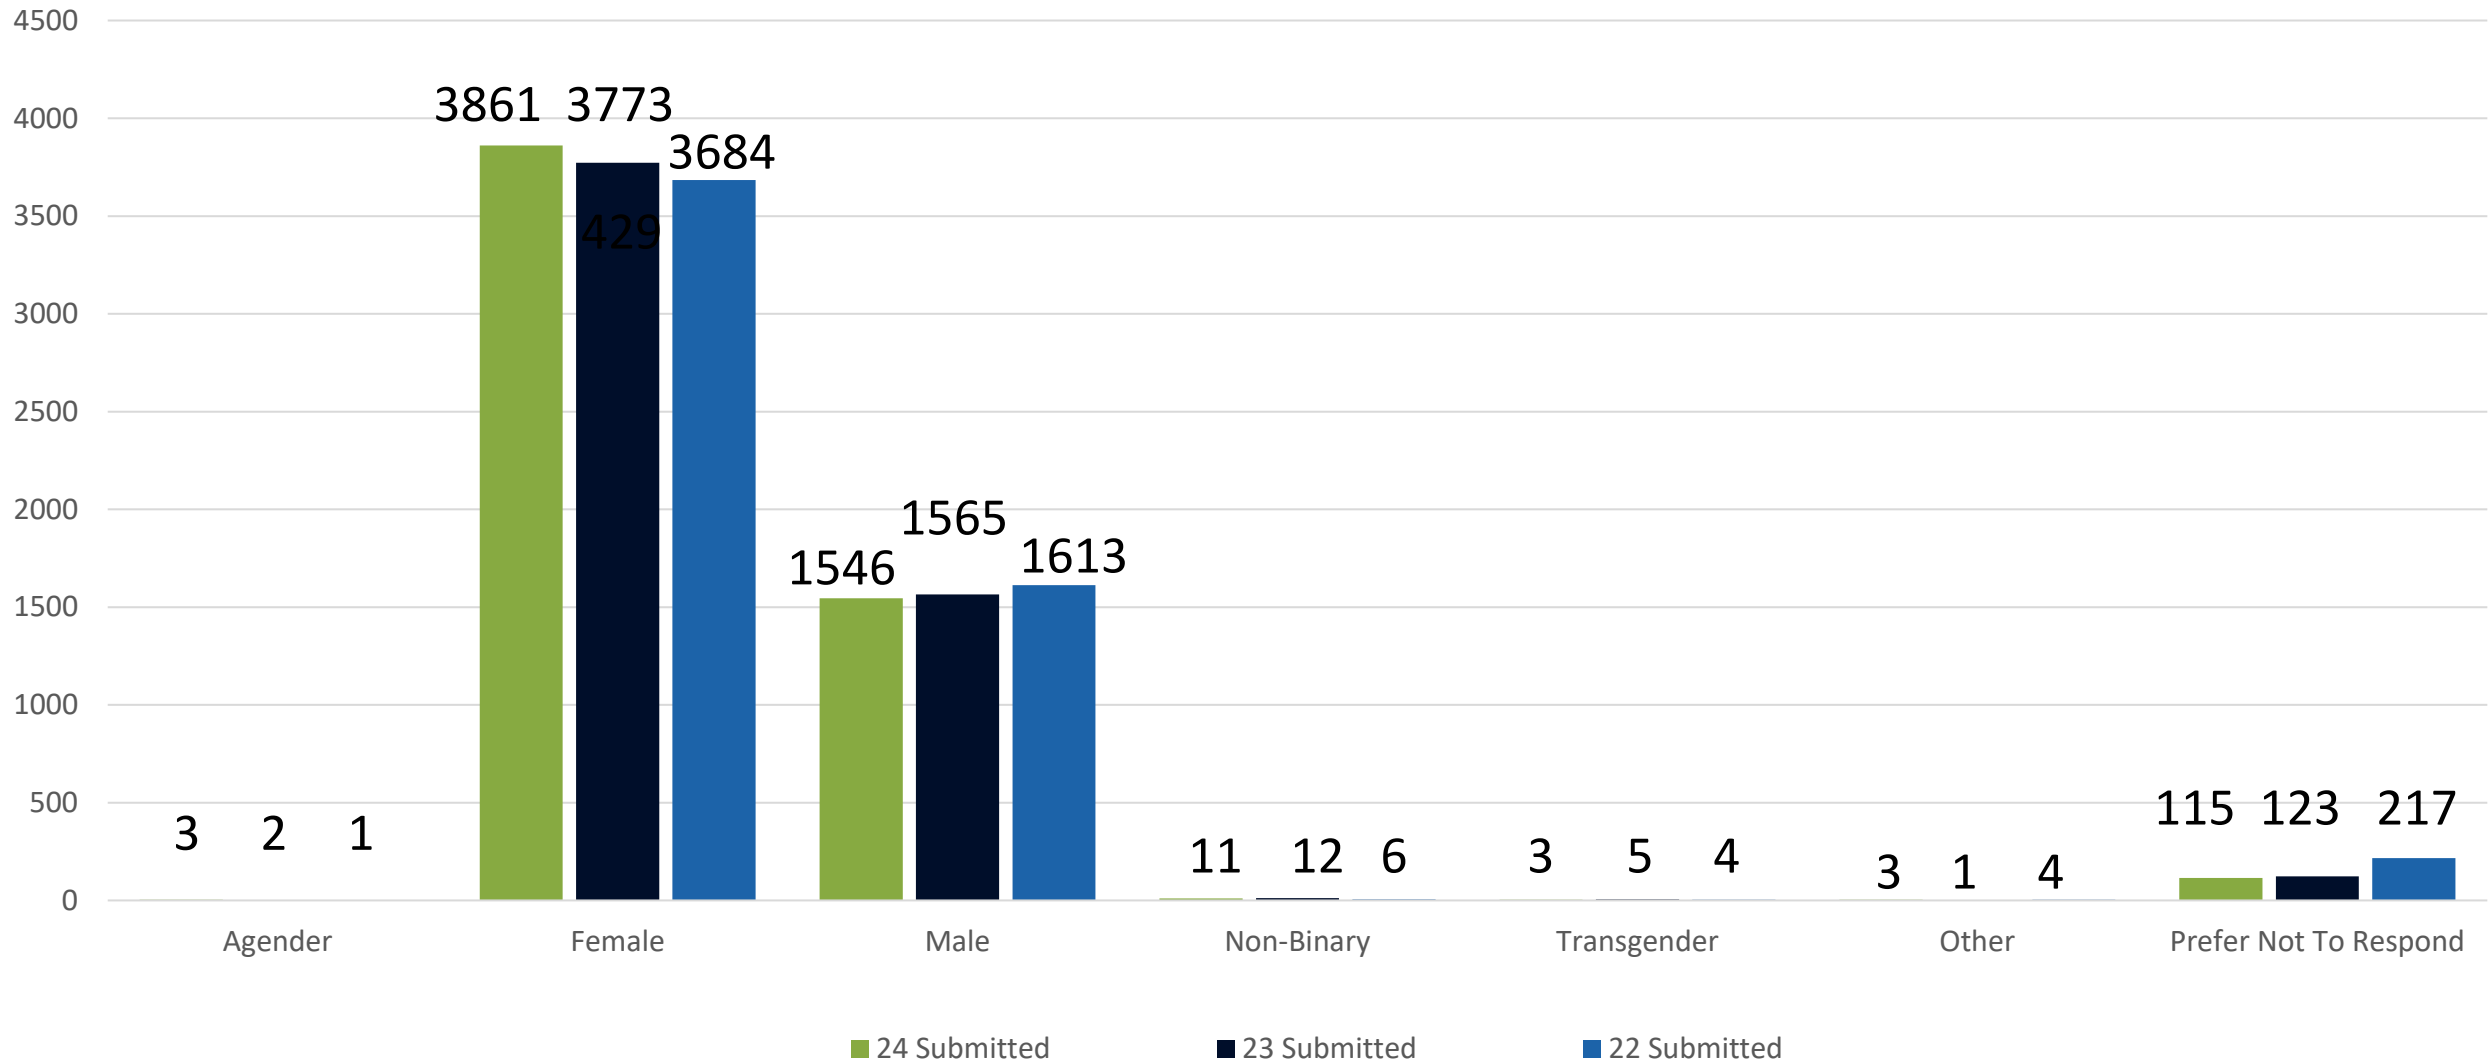

PAS 2022, 2023, & 2024 Meeting

Diversity, Equity, and Inclusion
(DEI)

Submitted: Gender: All Sessions

Accepted: Gender: All Sessions

Submitted: Ethnicity: All Sessions

Accepted: Ethnicity: All Sessions

Submitted: Race: All Sessions

Accepted: Race: All Sessions

Submitted: Gender: Scholarly Sessions

Accepted: Gender: Scholarly Sessions

Submitted: Ethnicity: Scholarly Sessions

Accepted: Ethnicity: Scholarly Sessions

Submitted: Race: Scholarly Sessions