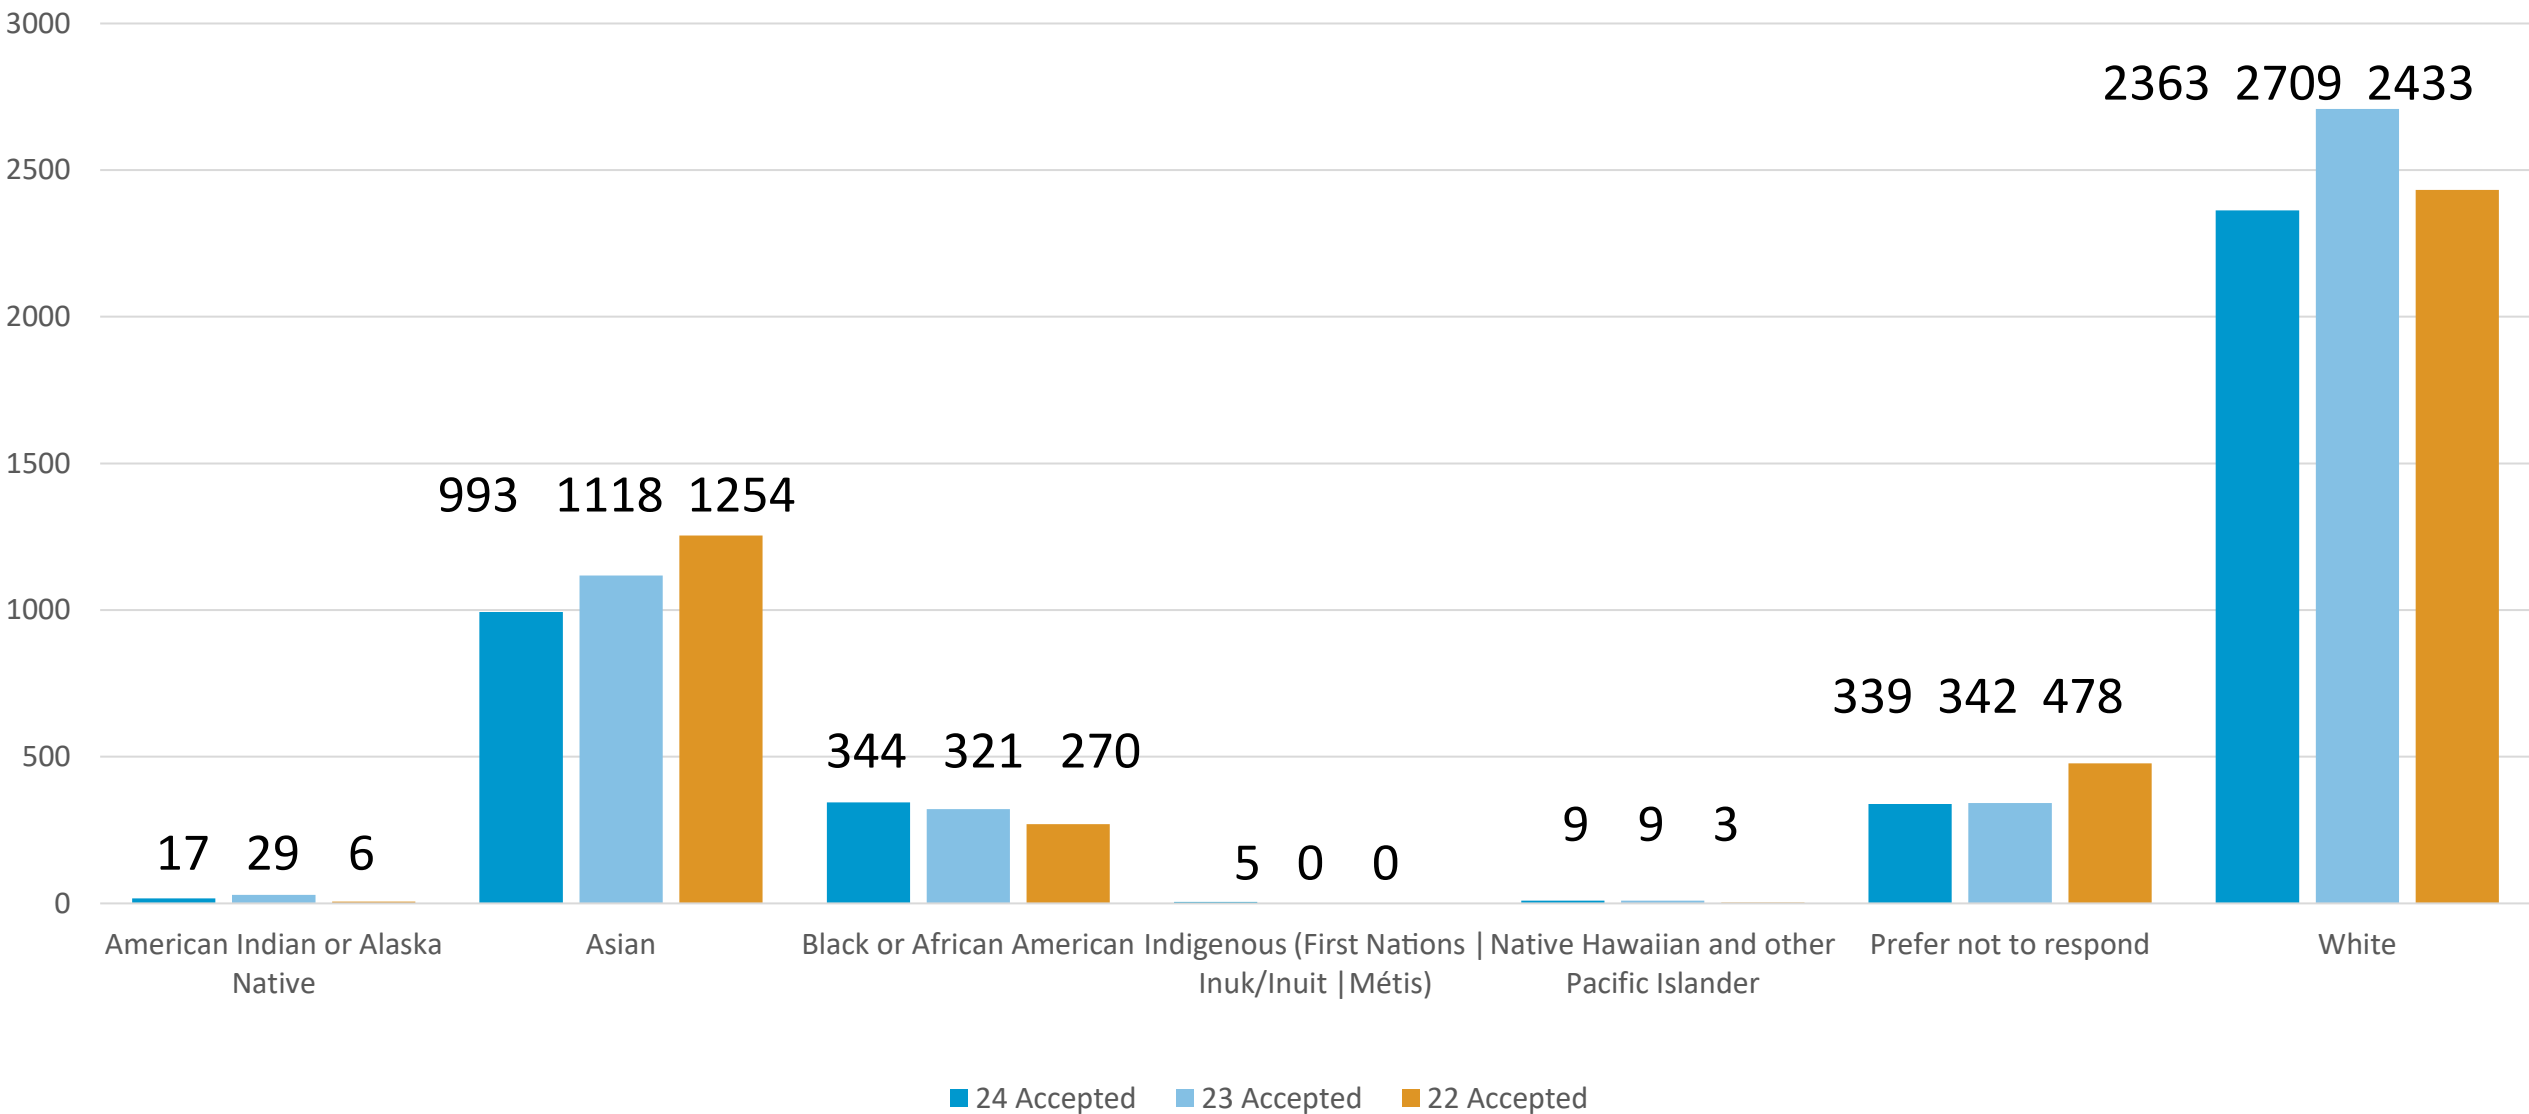

PAS 2022, 2023, & 2024 Meeting

Diversity, Equity, and Inclusion
(DEI)

Submitted: Gender: All Sessions

Accepted: Gender: All Sessions

Submitted: Ethnicity: All Sessions

Accepted: Ethnicity: All Sessions

Submitted: Race: All Sessions

Accepted: Race: All Sessions

Submitted: Gender: Scholarly Sessions

Accepted: Gender: Scholarly Sessions

Submitted: Ethnicity: Scholarly Sessions

Accepted: Ethnicity: Scholarly Sessions

Submitted: Race: Scholarly Sessions