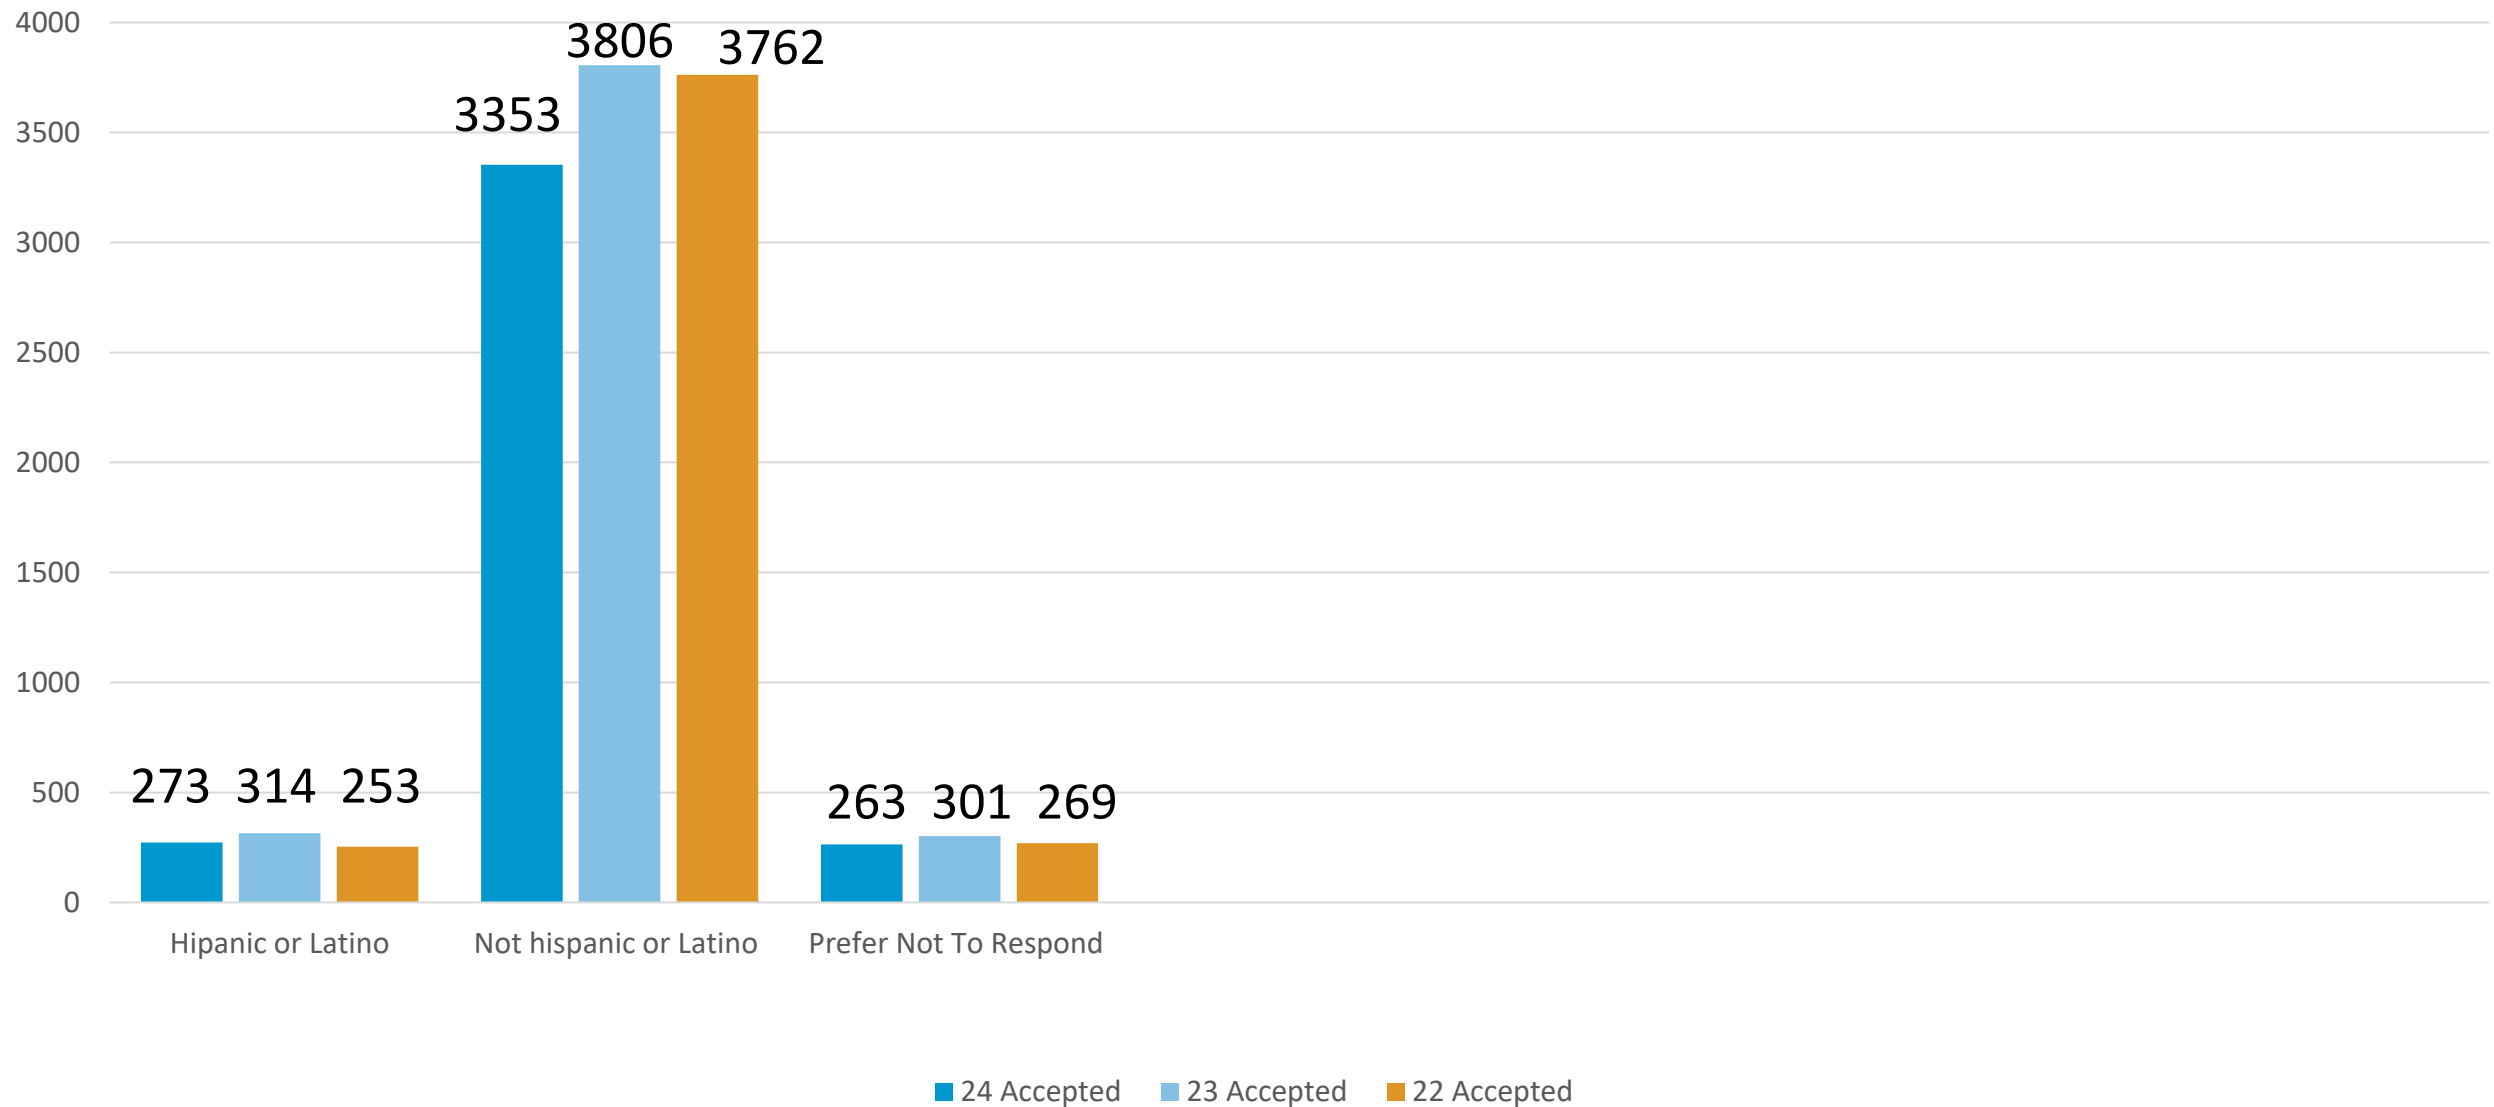

PAS 2022, 2023, & 2024 Meeting

Diversity, Equity, and Inclusion
(DEI)

Submitted: Gender: All Sessions

Accepted: Gender: All Sessions

Submitted: Ethnicity: All Sessions

Accepted: Ethnicity: All Sessions

Submitted: Race: All Sessions

Accepted: Race: All Sessions

Submitted: Gender: Scholarly Sessions

Accepted: Gender: Scholarly Sessions

Submitted: Ethnicity: Scholarly Sessions

Accepted: Ethnicity: Scholarly Sessions

Submitted: Race: Scholarly Sessions