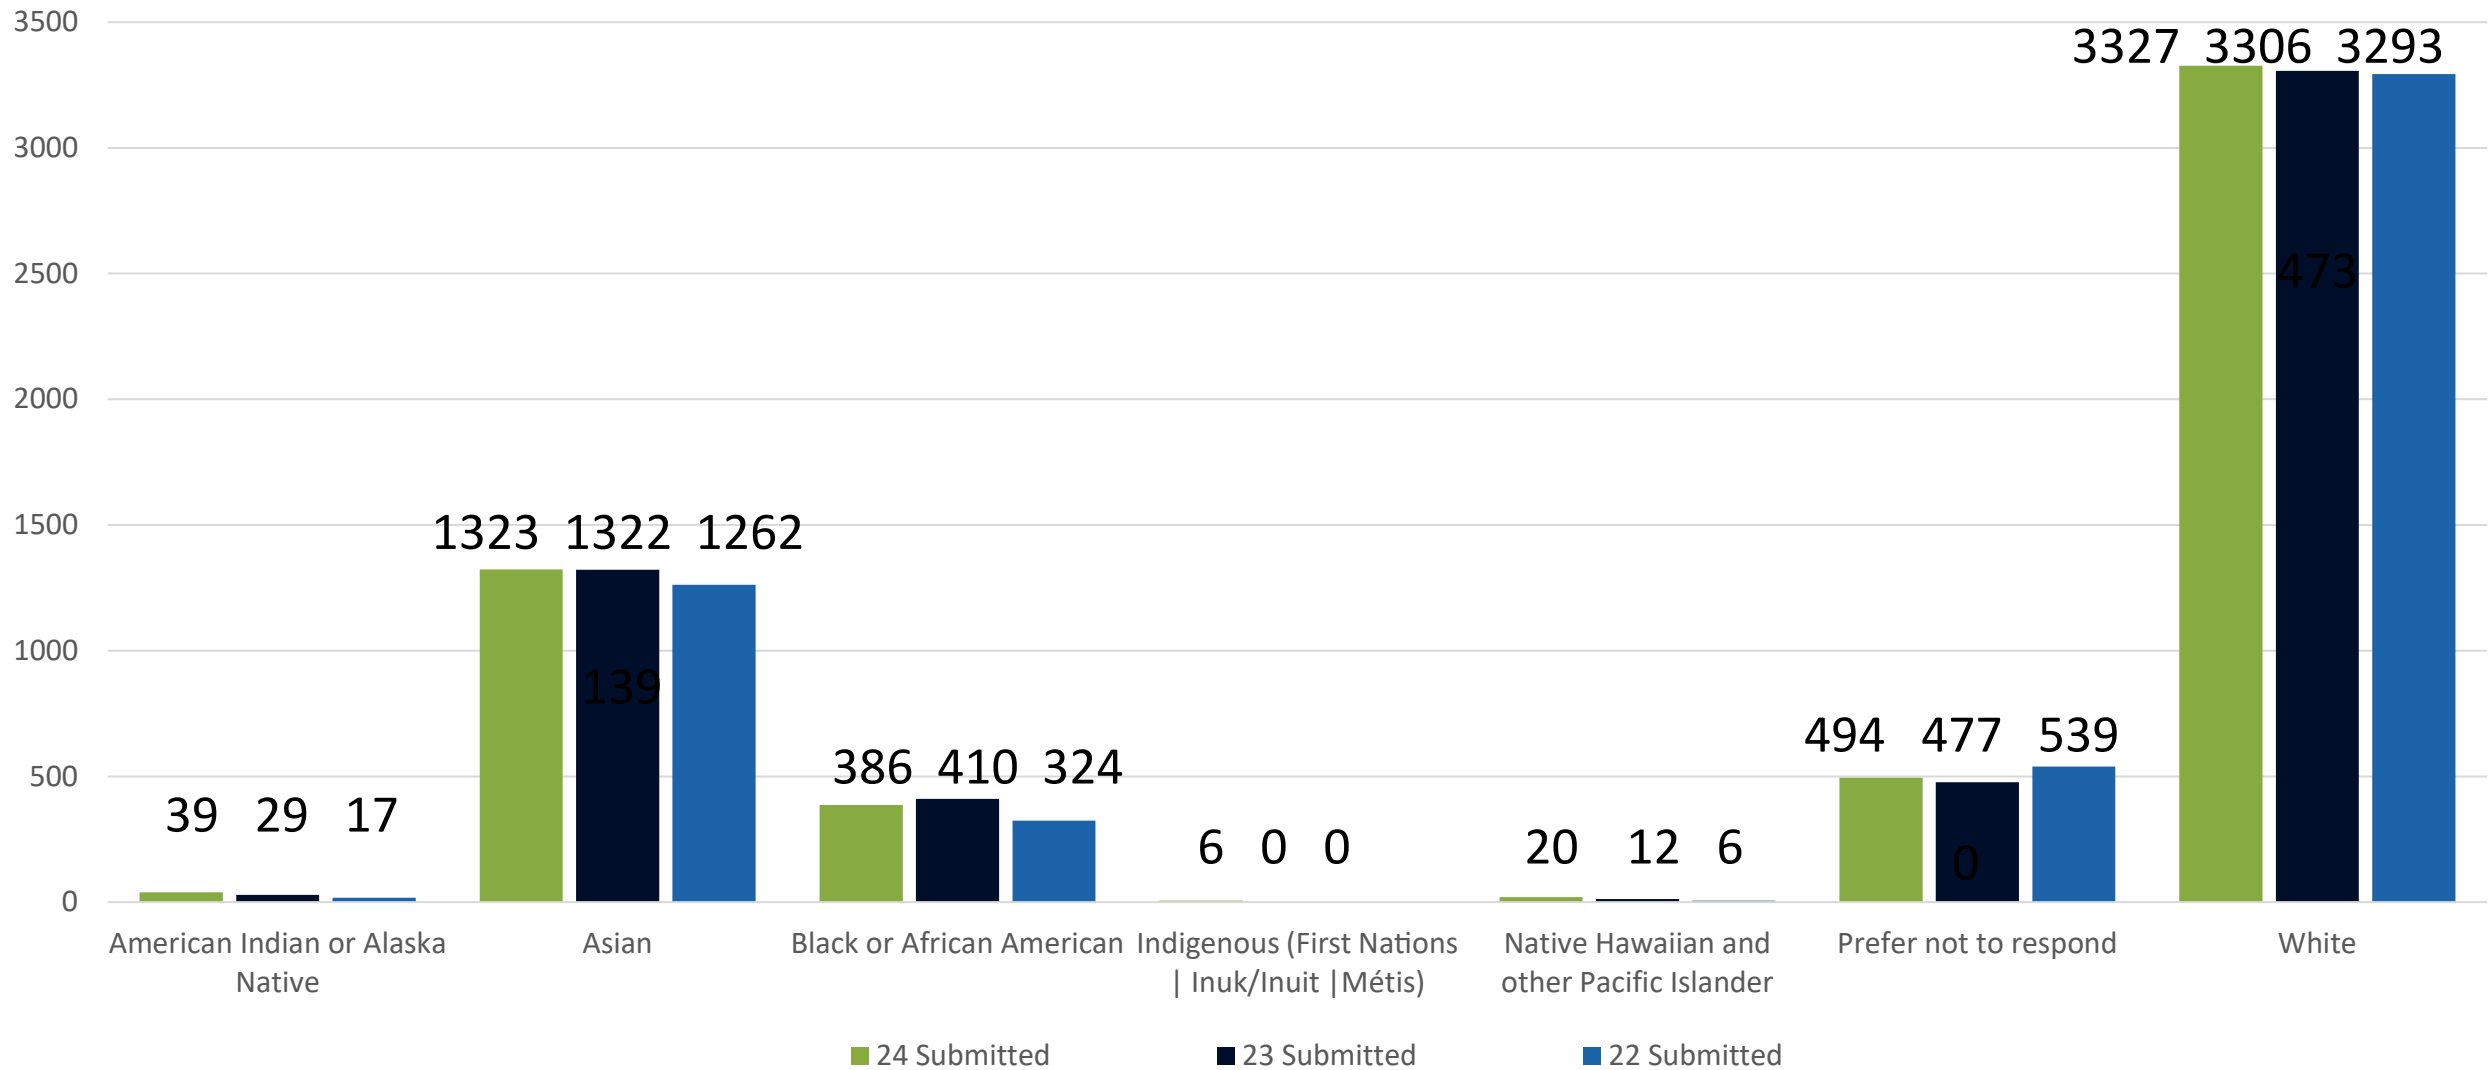

PAS 2022, 2023, & 2024 Meeting

Diversity, Equity, and Inclusion
(DEI)

Submitted: Gender: All Sessions

Accepted: Gender: All Sessions

Submitted: Ethnicity: All Sessions

Accepted: Ethnicity: All Sessions

Submitted: Race: All Sessions

Accepted: Race: All Sessions

Submitted: Gender: Scholarly Sessions

Accepted: Gender: Scholarly Sessions

Submitted: Ethnicity: Scholarly Sessions

Accepted: Ethnicity: Scholarly Sessions

Submitted: Race: Scholarly Sessions